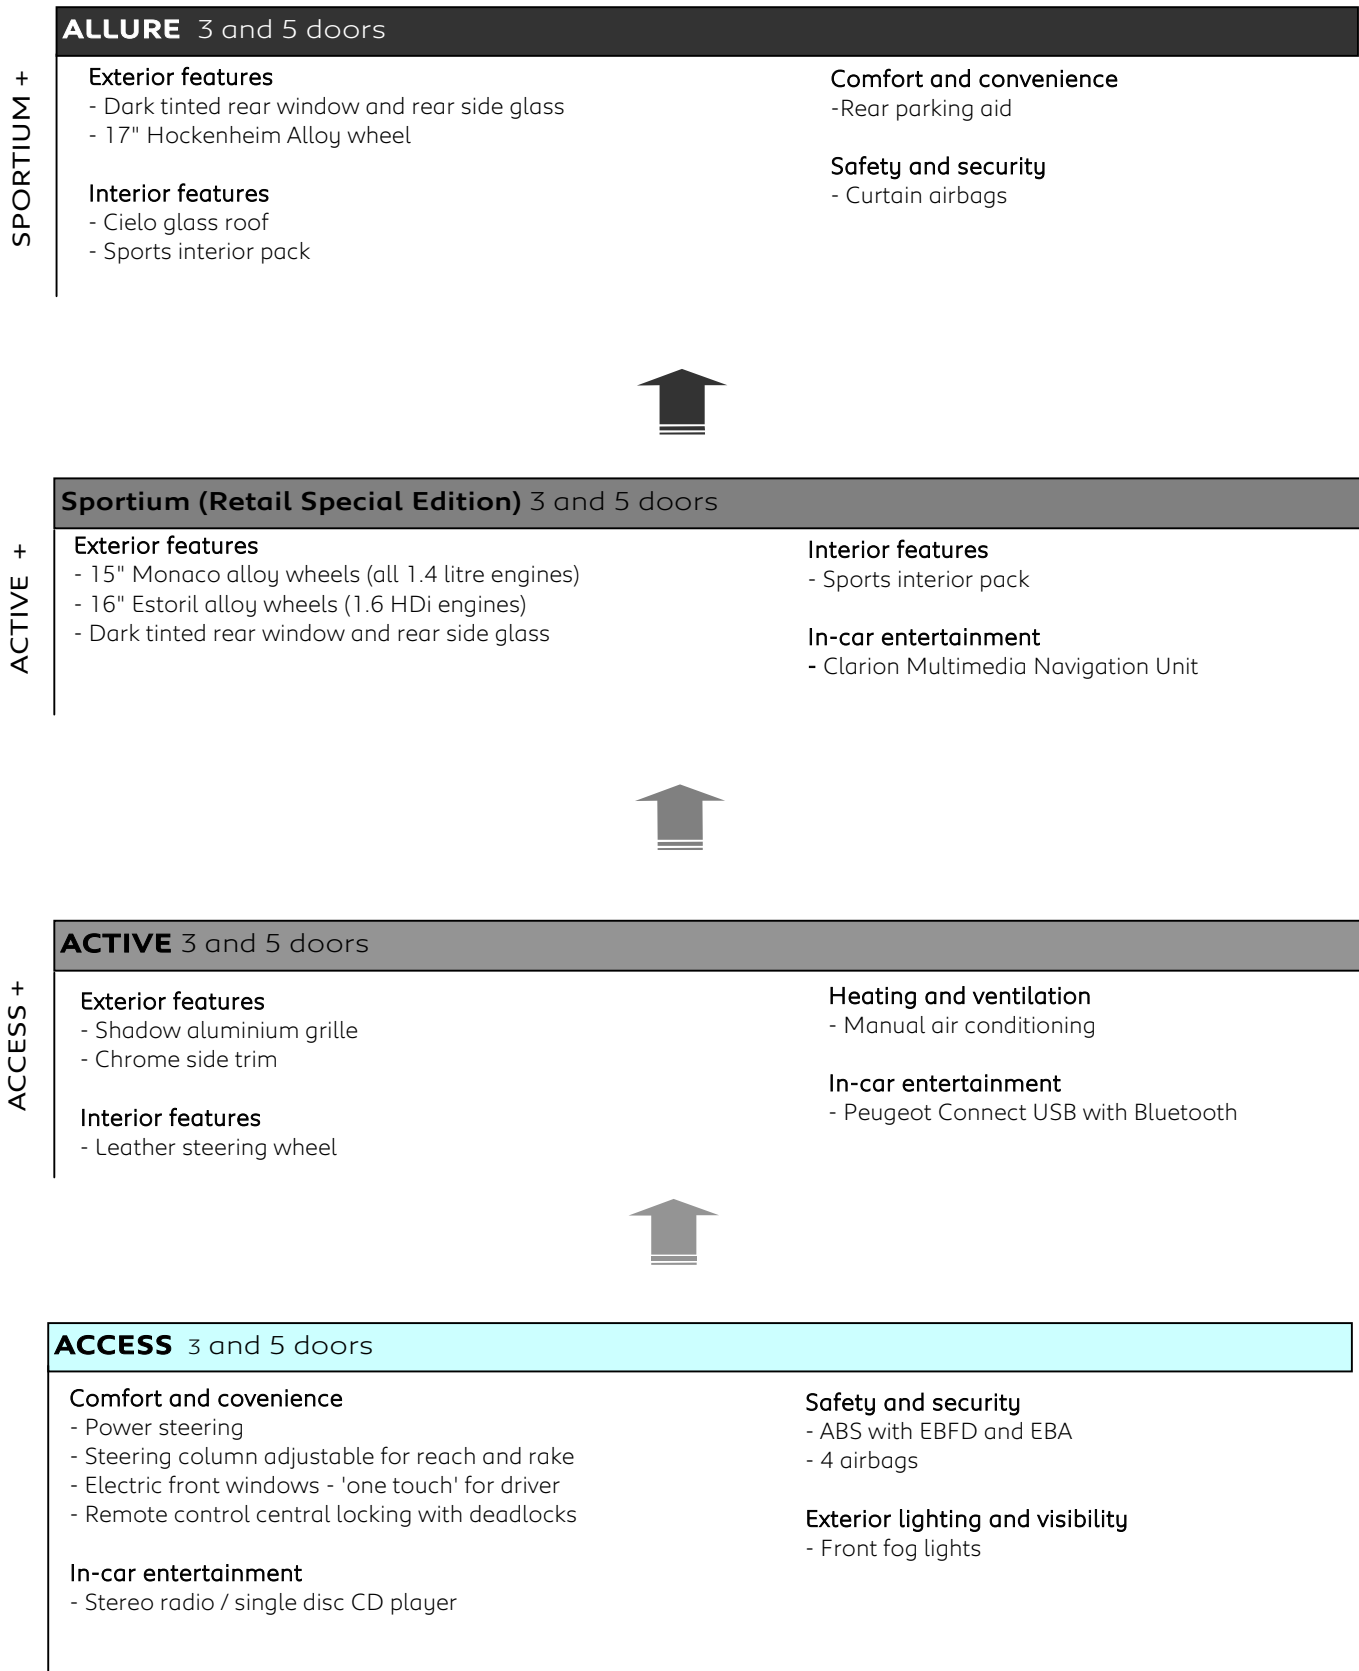

**PEUGEOT**  
***207 hatch***

**PRICES, EQUIPMENT AND  
TECHNICAL SPECIFICATIONS**

**EFFECTIVE 1st June 2011  
UPDATED 13.04.2011**

**PEUGEOT**

# 1.1 CHOOSE YOUR SPECIFICATION

# 5. CHOOSE YOUR UPHOLSTERY